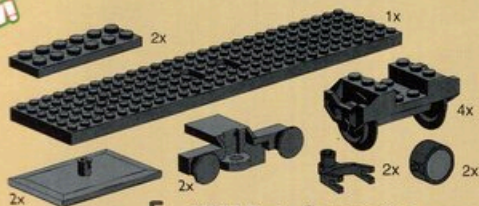

Covered by a 1 year limited warranty.
(See order form for details.)

NEW!

E. #3737 Train Accessories
Ages 7+. 15 pieces. $14.99